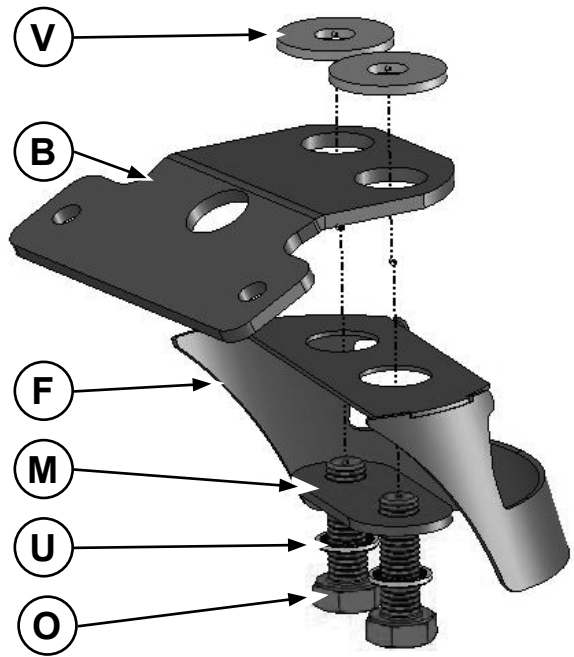

Model Year: 2012 →

Part Number: -

Weight: 8kg App.

Installation Time: 1 hr

Genuine Ford Sport Bar  
Installation Instructions

<p><b>A</b></p>  <p>Front Left 532 002</p>	<p><b>B</b></p>  <p>Front Right 532 001</p>
<p><b>C</b></p>  <p>Rear Left 532 004</p>	<p><b>D</b></p>  <p>Rear Right 532 003</p>
<p><b>E</b></p>  <p>Front Left 532 012</p>	<p><b>F</b></p>  <p>Front Right 532 011</p>
<p><b>G</b></p>  <p>Rear Left 532 014</p>	<p><b>H</b></p>  <p>Rear Right 532 013</p>

L

Genuine Ford Sport Bar  
Installation Instructions

Genuine Ford Sport Bar  
Installation Instructions

Genuine Ford Sport Bar  
Installation Instructions

Genuine Ford Sport Bar  
Installation Instructions

Genuine Ford Sport Bar  
Installation Instructions

Front Left

Front Right

Rear Left

Rear Right

Genuine Ford Sport Bar  
Installation Instructions

Genuine Ford Sport Bar  
Installation Instructions

Genuine Ford Sport Bar  
Installation Instructions