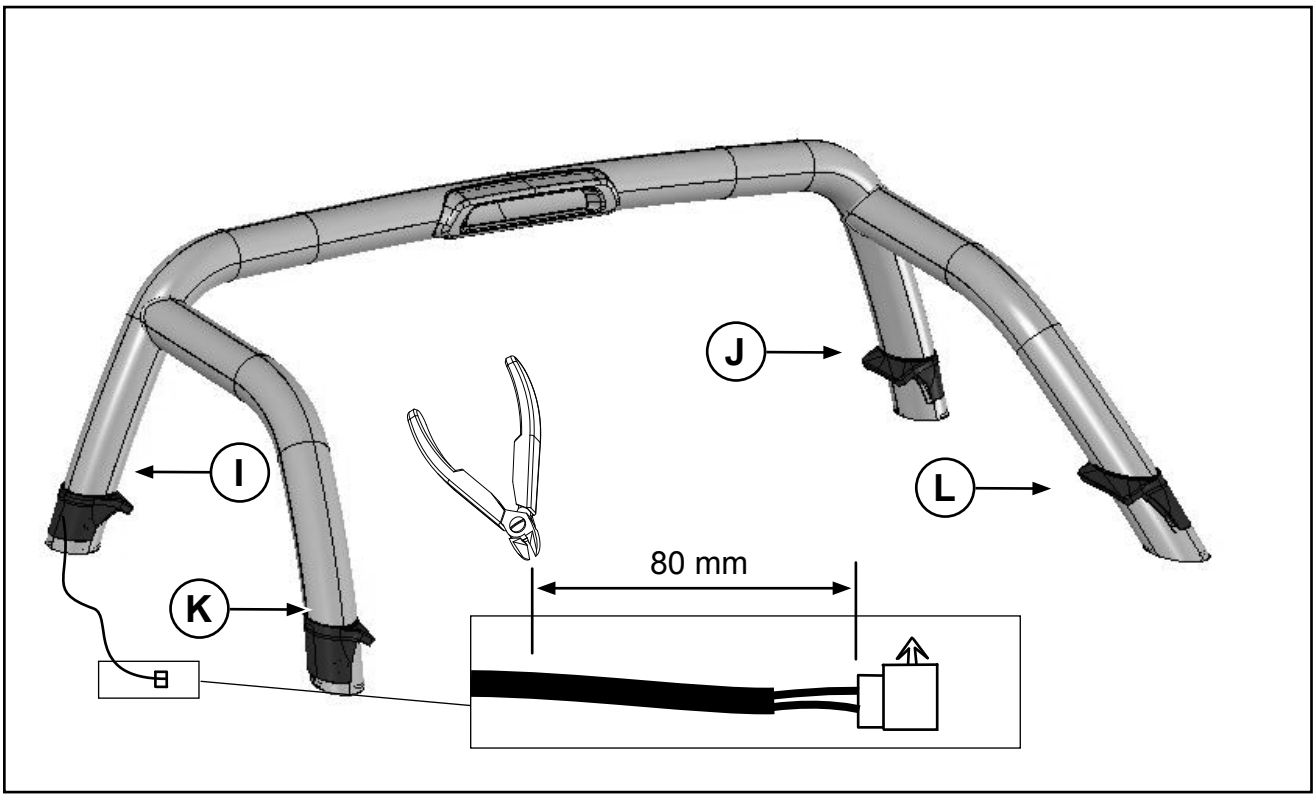

Genuine Ford Sport Bar
Installation Instructions