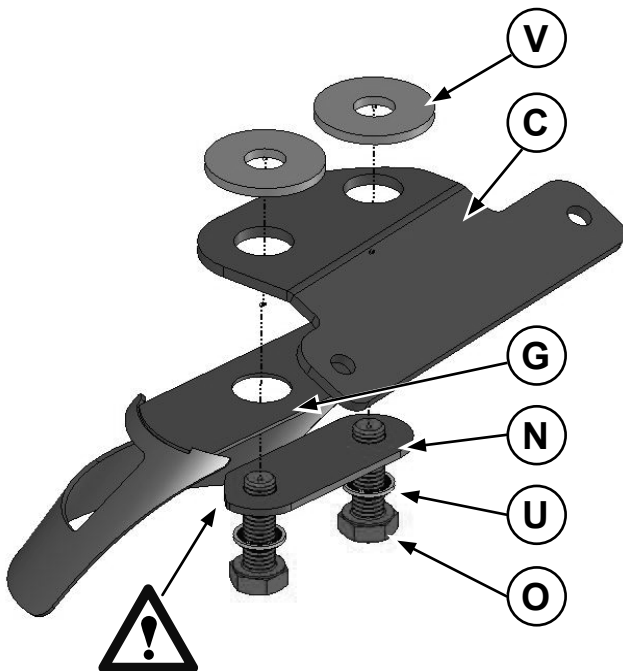

Model Year: 2012 →

Part Number: -

Weight: 8kg App.

Installation Time: 1 hr

Genuine Ford Sport Bar  
Installation Instructions

<p><b>A</b></p>  <p>Front Left 532 002</p>	<p><b>B</b></p>  <p>Front Right 532 001</p>
<p><b>C</b></p>  <p>Rear Left 532 004</p>	<p><b>D</b></p>  <p>Rear Right 532 003</p>
<p><b>E</b></p>  <p>Front Left 532 012</p>	<p><b>F</b></p>  <p>Front Right 532 011</p>
<p><b>G</b></p>  <p>Rear Left 532 014</p>	<p><b>H</b></p>  <p>Rear Right 532 013</p>

Genuine Ford Sport Bar  
Installation Instructions

Front Left 532 022

I

Front Right 532 021

J

Rear Left 532 024

K

Rear Right 532 023

L

Genuine Ford Sport Bar  
Installation Instructions

Genuine Ford Sport Bar  
Installation Instructions

Genuine Ford Sport Bar  
Installation Instructions

Genuine Ford Sport Bar  
Installation Instructions

Genuine Ford Sport Bar  
Installation Instructions

Front Left

Front Right

Rear Left

Rear Right

Genuine Ford Sport Bar  
Installation Instructions

Genuine Ford Sport Bar  
Installation Instructions

Genuine Ford Sport Bar  
Installation Instructions