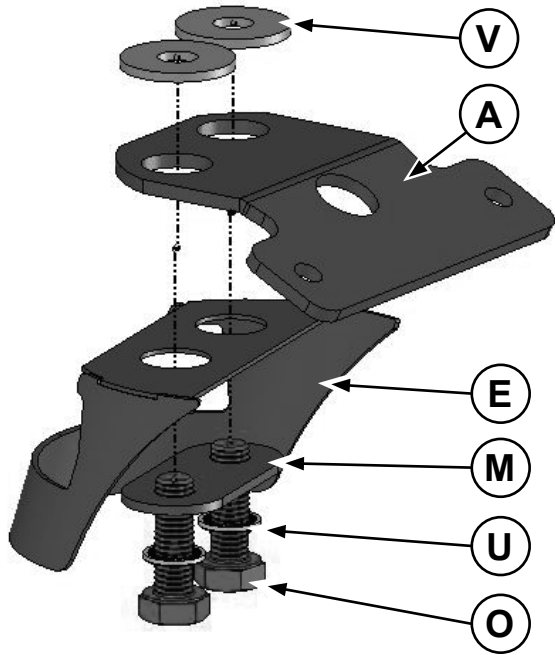

Model Year: 2012 →

Part Number: -

Weight: 8kg App.

Installation Time: 1 hr

Genuine Ford Sport Bar  
Installation Instructions

<p><b>A</b></p>  <p>Front Left 532 002</p>	<p><b>B</b></p>  <p>Front Right 532 001</p>
<p><b>C</b></p>  <p>Rear Left 532 004</p>	<p><b>D</b></p>  <p>Rear Right 532 003</p>
<p><b>E</b></p>  <p>Front Left 532 012</p>	<p><b>F</b></p>  <p>Front Right 532 011</p>
<p><b>G</b></p>  <p>Rear Left 532 014</p>	<p><b>H</b></p>  <p>Rear Right 532 013</p>

L

Genuine Ford Sport Bar  
Installation Instructions

Genuine Ford Sport Bar  
Installation Instructions

Genuine Ford Sport Bar  
Installation Instructions

Genuine Ford Sport Bar  
Installation Instructions

Genuine Ford Sport Bar  
Installation Instructions

Front Left

Front Right

Rear Left

Rear Right

Genuine Ford Sport Bar  
Installation Instructions

Genuine Ford Sport Bar  
Installation Instructions

Genuine Ford Sport Bar  
Installation Instructions