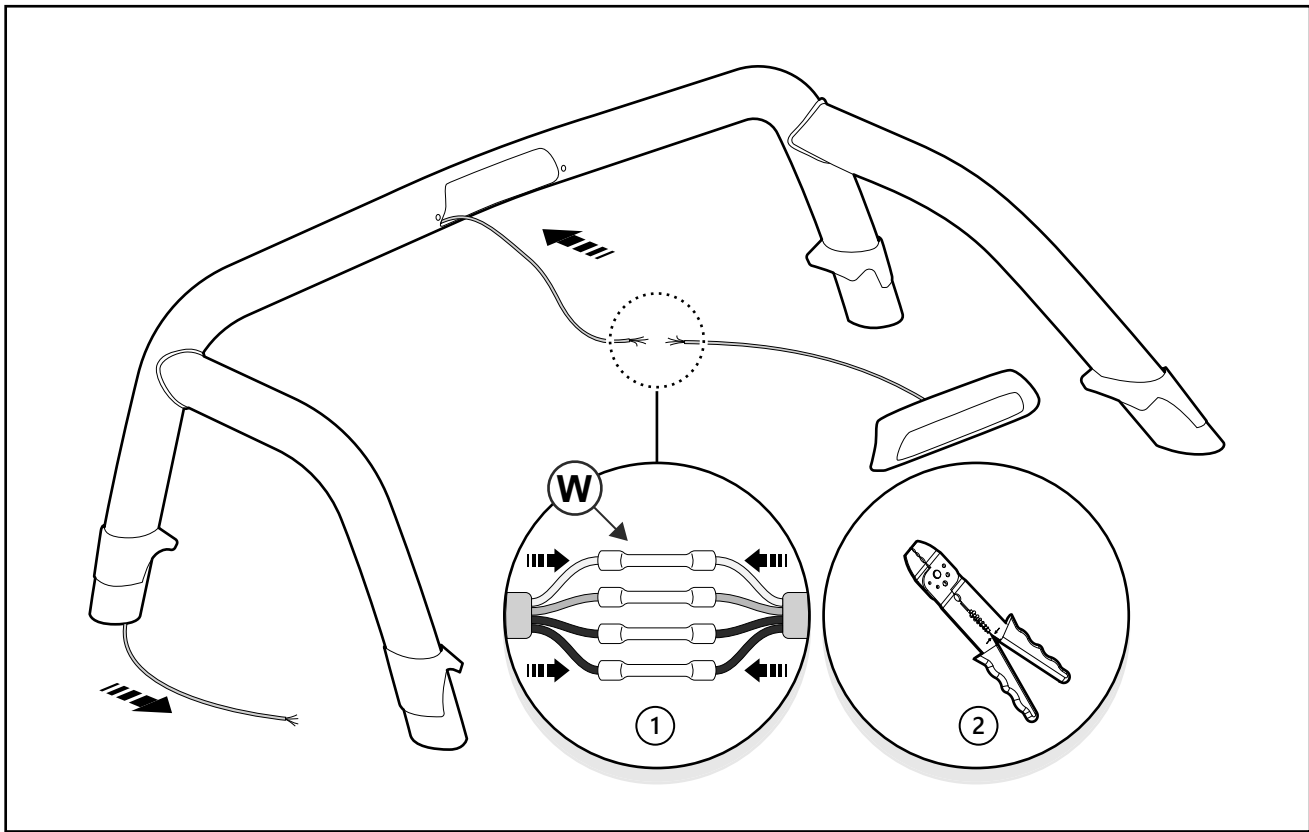

Model Year: 2012 →

Part Number: -

Weight: 8kg App.

Installation Time: 1 hr

Genuine Ford Sport Bar  
Installation Instructions

<p><b>A</b></p>  <p>Front Left 532 002</p>	<p><b>B</b></p>  <p>Front Right 532 001</p>
<p><b>C</b></p>  <p>Rear Left 532 004</p>	<p><b>D</b></p>  <p>Rear Right 532 003</p>
<p><b>E</b></p>  <p>Front Left 532 012</p>	<p><b>F</b></p>  <p>Front Right 532 011</p>
<p><b>G</b></p>  <p>Rear Left 532 014</p>	<p><b>H</b></p>  <p>Rear Right 532 013</p>

L

Genuine Ford Sport Bar  
Installation Instructions

Genuine Ford Sport Bar  
Installation Instructions

Genuine Ford Sport Bar  
Installation Instructions

Genuine Ford Sport Bar  
Installation Instructions

Genuine Ford Sport Bar  
Installation Instructions

Front Left

Front Right

Rear Left

Rear Right

Genuine Ford Sport Bar  
Installation Instructions

Genuine Ford Sport Bar  
Installation Instructions

Genuine Ford Sport Bar  
Installation Instructions