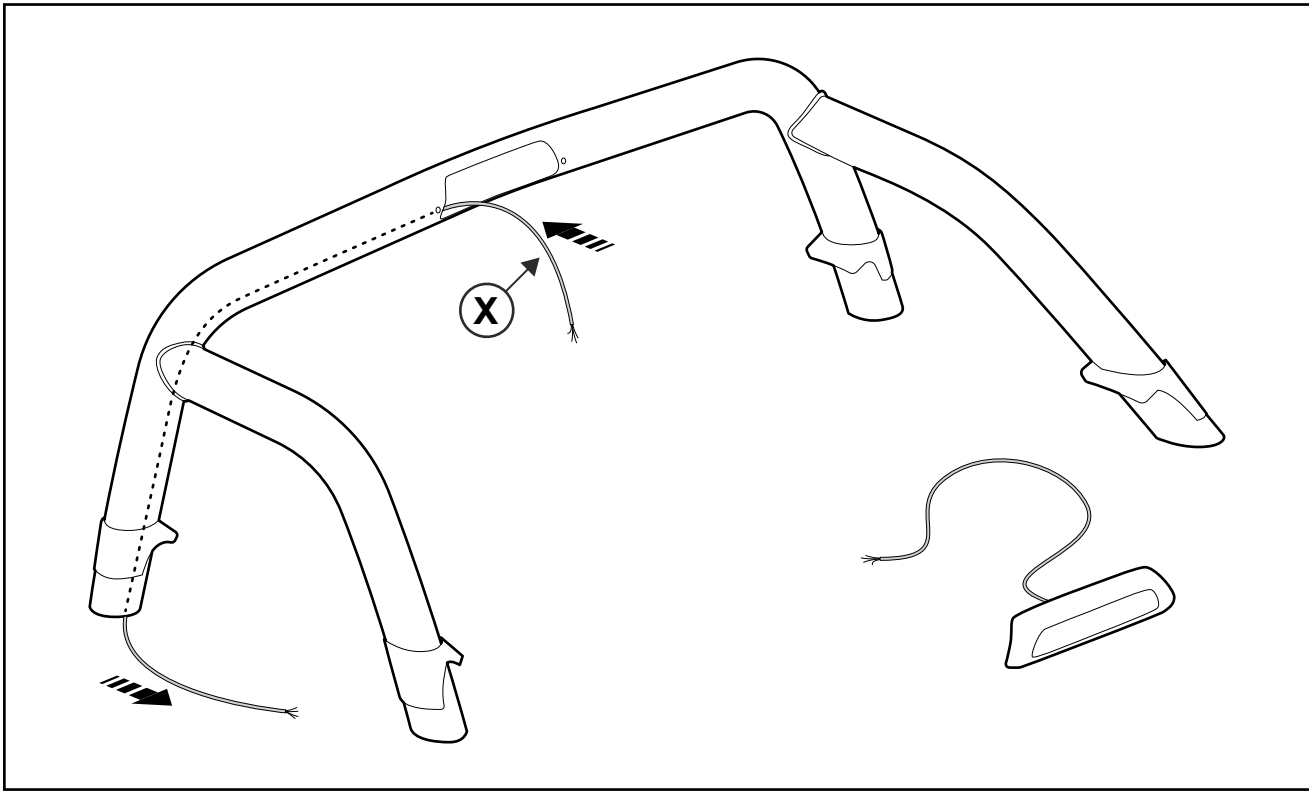

Genuine Ford Sport Bar
Installation Instructions